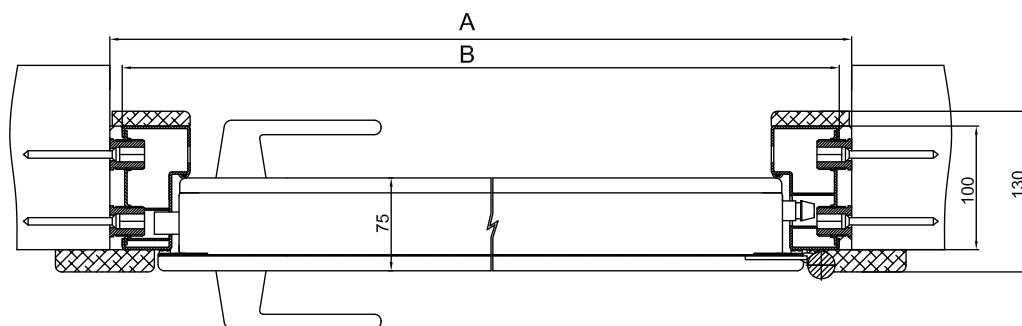

Internal structure of a KasoGuard special security door.

Specifications	9 x 21	10 x 21
(A) Installation clearance W x H (mm)	910 x 2110	1010 x 2110
(B) Frame size W x H (mm)	890 x 2095	990 x 2095
Entrance W x H (mm)	780 x 2005	880 x 2005
Weight (kg)	90	95