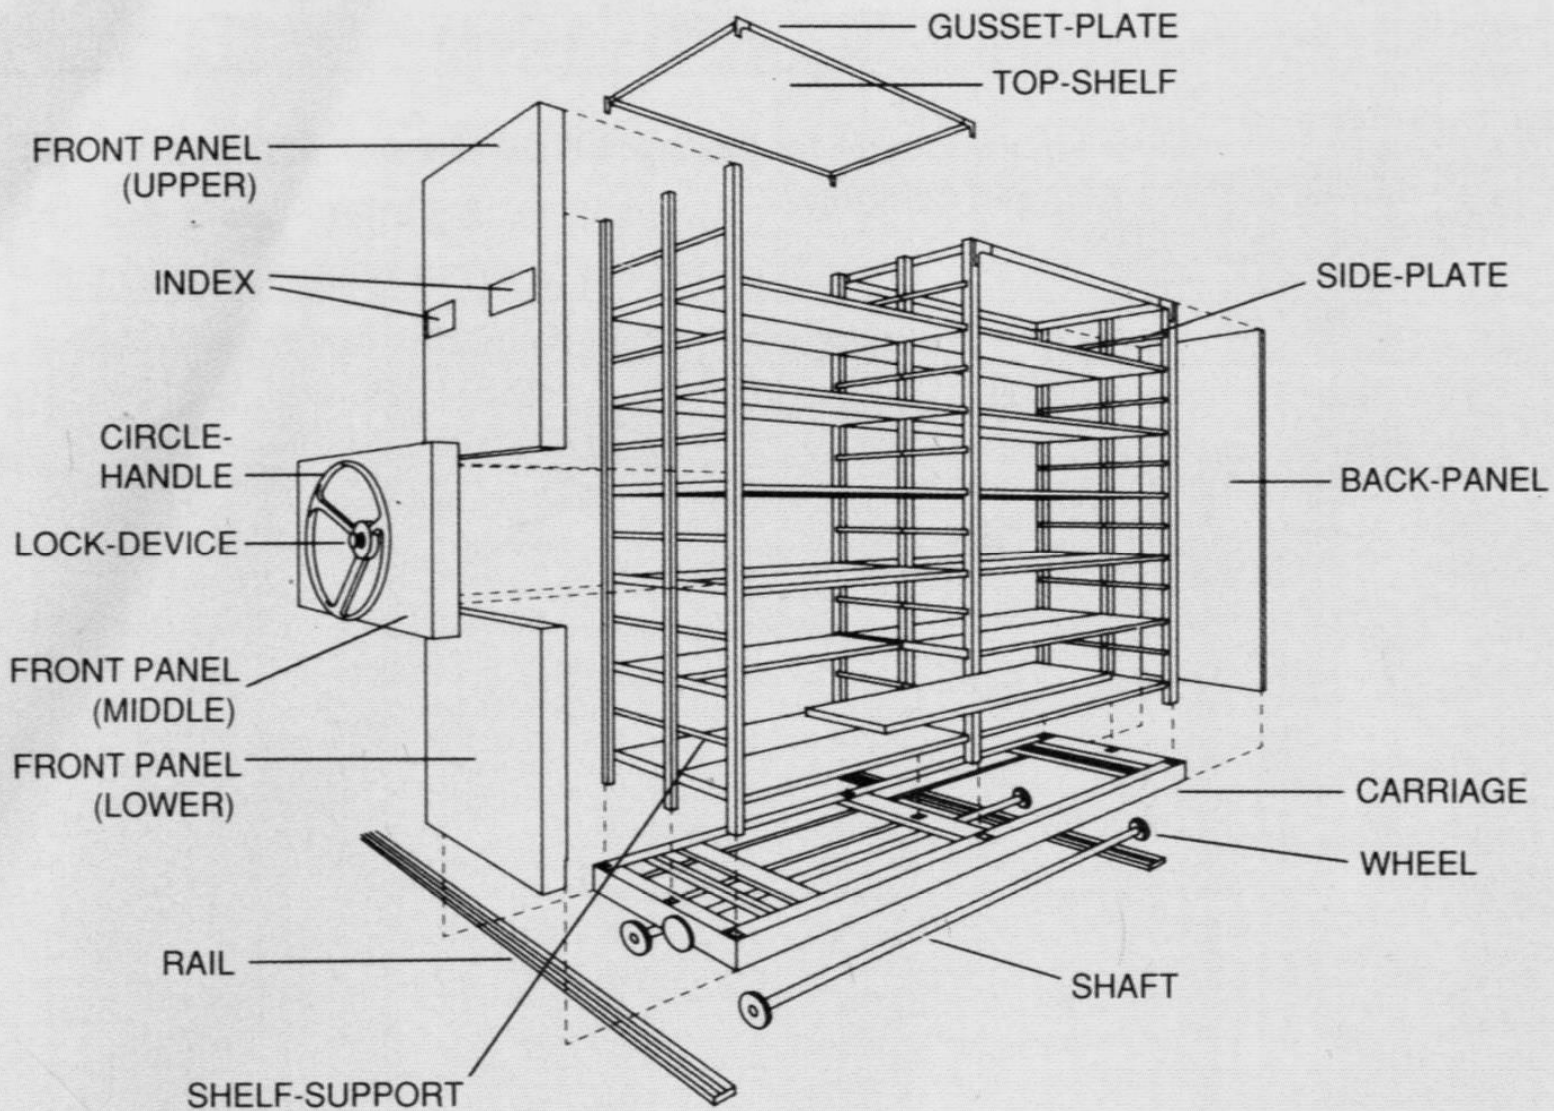

HIS STOREX MOBILE STORAGE SYSTEM

FOR LOCK:
PLEASE PULL THE KNOB